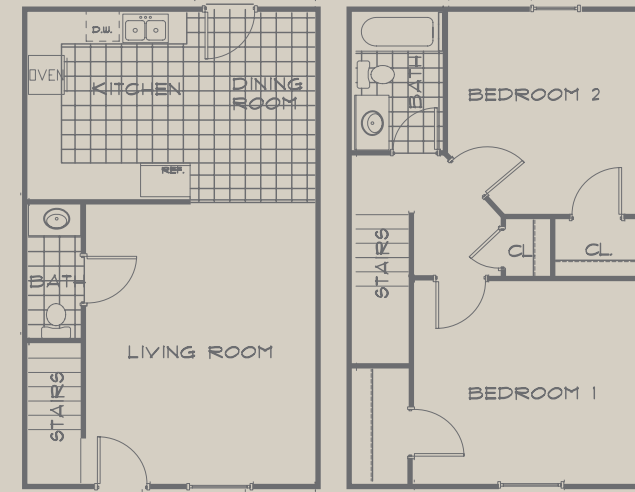

a room with a

View

www.lakeshore-maxey.com
lakeshore@askenproperties.com

Lakeshore at Maxey Park

Application fee \$ _____
Administration fee \$ _____

A1 1 Bedroom / 1 Bath
650 sq. feet
Monthly rent \$ _____

A2 1 Bedroom / 1 Bath with Study
725 sq. feet
Monthly rent \$ _____

B1 2 Bedroom / 1 1/2 Bath
850 sq. feet
Monthly rent \$ _____

B2 2 Bedroom / 1 Bath
800 sq. feet
Monthly rent \$ _____

C1 3 Bedroom / 1 1/2 Bath
1025 sq. feet
Monthly rent \$ _____