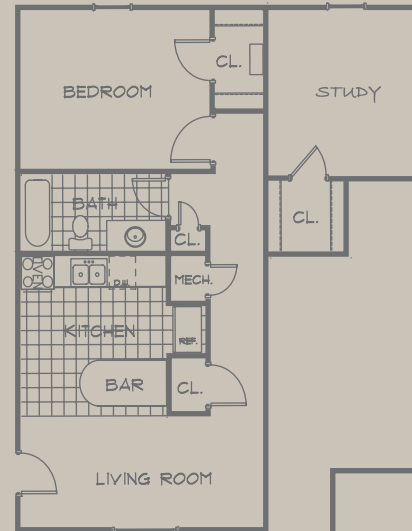

A2 1 Bedroom / 1 Bath w/Study
552 sq. feet
Monthly rent: $ _____