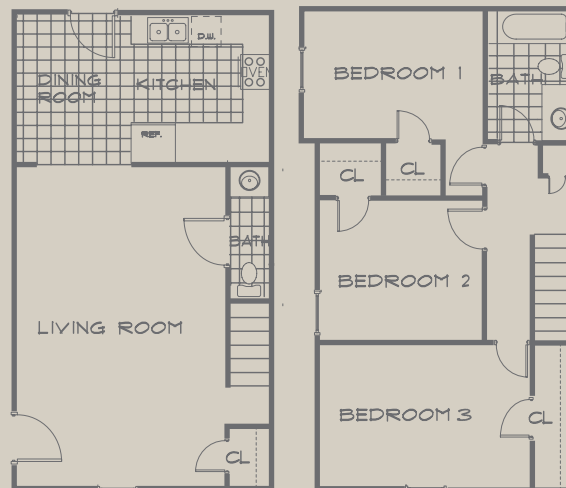

a room with a

View

www.lakeshore-maxey.com
lakeshore@askenproperties.com

Lakeshore at Maxey Park

Application fee \$ _____
Administration fee \$ _____

A1 1 Bedroom / 1 Bath
650 sq. feet
Monthly rent \$ _____

A2 1 Bedroom / 1 Bath with Study
725 sq. feet
Monthly rent \$ _____

B1 2 Bedroom / 1 1/2 Bath
850 sq. feet
Monthly rent \$ _____

B2 2 Bedroom / 1 Bath
800 sq. feet
Monthly rent \$ _____

C1 3 Bedroom / 1 1/2 Bath
1025 sq. feet
Monthly rent \$ _____