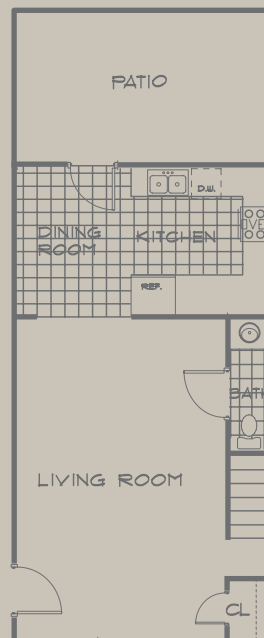

- Community website with credit card payment option

a room with a

View

www.lakeshore-maxey.com
lakeshore@askenproperties.com

Application fee \$ _____
Administration fee \$ _____

Lakeshore at Maxey Park

A1 1 Bedroom / 1 Bath
477 sq. feet
Monthly rent: \$ _____

A2 1 Bedroom / 1 Bath w/Study
552 sq. feet
Monthly rent: \$ _____

B1 2 Bedroom
1.1/2 Bath
758 sq. feet
Monthly rent: \$ _____

B2 2 Bedroom / 1 Bath
778 sq. feet
Monthly rent: \$ _____

C1 3 Bedroom
1.1/2 Bath
931 sq. feet
Monthly rent: \$ _____