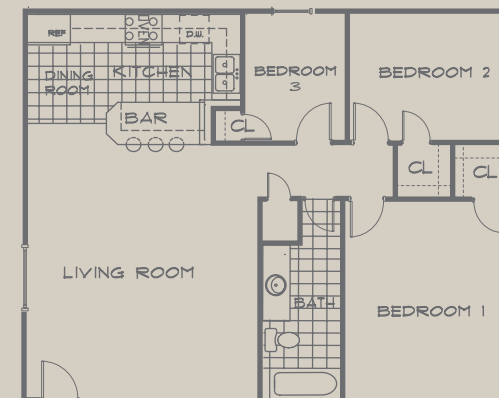

a room with a

View

www.lakeshore-maxey.com
lakeshore@askenproperties.com

Lakeshore at Maxey Park

Application fee \$ _____
Administration fee \$ _____

A1 1 Bedroom / 1 Bath
650 sq. feet
Monthly rent \$ _____

A2 1 Bedroom / 1 Bath with Study
725 sq. feet
Monthly rent \$ _____

B1 2 Bedroom / 1 1/2 Bath
850 sq. feet
Monthly rent \$ _____

B2 2 Bedroom / 1 Bath
800 sq. feet
Monthly rent \$ _____

C1 3 Bedroom / 1 1/2 Bath
1025 sq. feet
Monthly rent \$ _____