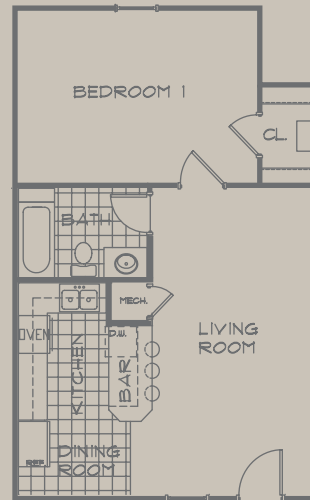

- Community website with credit card payment option

a room with a

View

www.lakeshore-maxey.com
lakeshore@askenproperties.com

Application fee \$ _____
Administration fee \$ _____

Lakeshore at Maxey Park

A1 1 Bedroom / 1 Bath
477 sq. feet
Monthly rent: \$ _____

A2 1 Bedroom / 1 Bath w/Study
552 sq. feet
Monthly rent: \$ _____

B1 2 Bedroom
1.1/2 Bath
758 sq. feet
Monthly rent: \$ _____

B2 2 Bedroom / 1 Bath
778 sq. feet
Monthly rent: \$ _____

C1 3 Bedroom
1.1/2 Bath
931 sq. feet
Monthly rent: \$ _____