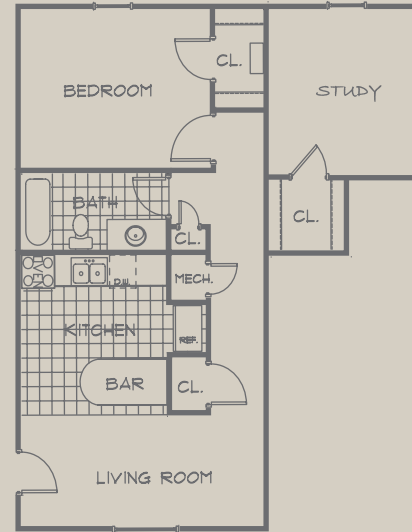

a room with a

View

www.lakeshore-maxey.com
lakeshore@askenproperties.com

Lakeshore at Maxey Park

Application fee \$ _____
Administration fee \$ _____

A1 1 Bedroom / 1 Bath
650 sq. feet
Monthly rent \$ _____

A2 1 Bedroom / 1 Bath with Study
725 sq. feet
Monthly rent \$ _____

B1 2 Bedroom / 1 1/2 Bath
850 sq. feet
Monthly rent \$ _____

B2 2 Bedroom / 1 Bath
800 sq. feet
Monthly rent \$ _____

C1 3 Bedroom / 1 1/2 Bath
1025 sq. feet
Monthly rent \$ _____